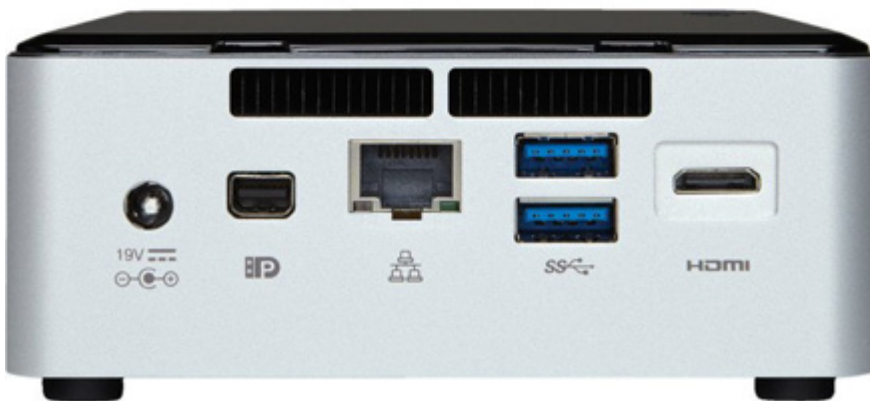

999.00 EUR  
incl. 19% VAT, plus [shipping](#)

Support:  [Specifications](#)

Because of its size (115 x 111 x 48.7mm !) the system is perfect for these applications :

- POS
- Digital Signage
- Kiosk

Or use as attractive office-computer or server.

For a full PC you need in addition :

- SO-DDR-III RAM (Low Voltage, 1.35V)
- M.2 SSD or 2.5" HDD/SSD

**Features :**

- CPU: Intel Core i7-5557U, 2x 3.10GHz, 4MB Cache, 28W TDP
- RAM: 2x DDR3L SO-DIMM
- 1x M.2 SATA + 1x 2.5" SATA slot
- Intel Dual Band Wireless-AC 7265
- Intel HD Graphics 6000(IGP)
- 1x Mini HDMI 1.4a, 1x Mini DisplayPort 1.2
- 4x USB 3.0, 1x Gb LAN
- Power supply: 65W, external
- Dimensions (WxHxD): 115x111x48.7mm

Equipped with a 5th generation Intel Core i7-5557U processor, NUC5i7RYH is the highest performing Intel NUC ever. Iris graphics 6100 delivers amazing multimedia experiences and makes NUC5i7RYH perfect for immersive gaming. A replaceable lid provides plenty of options to extend system capabilities or add personal style. Intel® Turbo Boost Technology 2.01 delivers performance that adapts to your needs. Add a 2.5-inch HDD or an M.2 SSD for more storage. Complete with Wi-Fi 802.11ac wireless, Bluetooth, and 7.1 surround sound, NUC5i7RYH is ideal for home theater PCs, media server PCs, and home hubs.